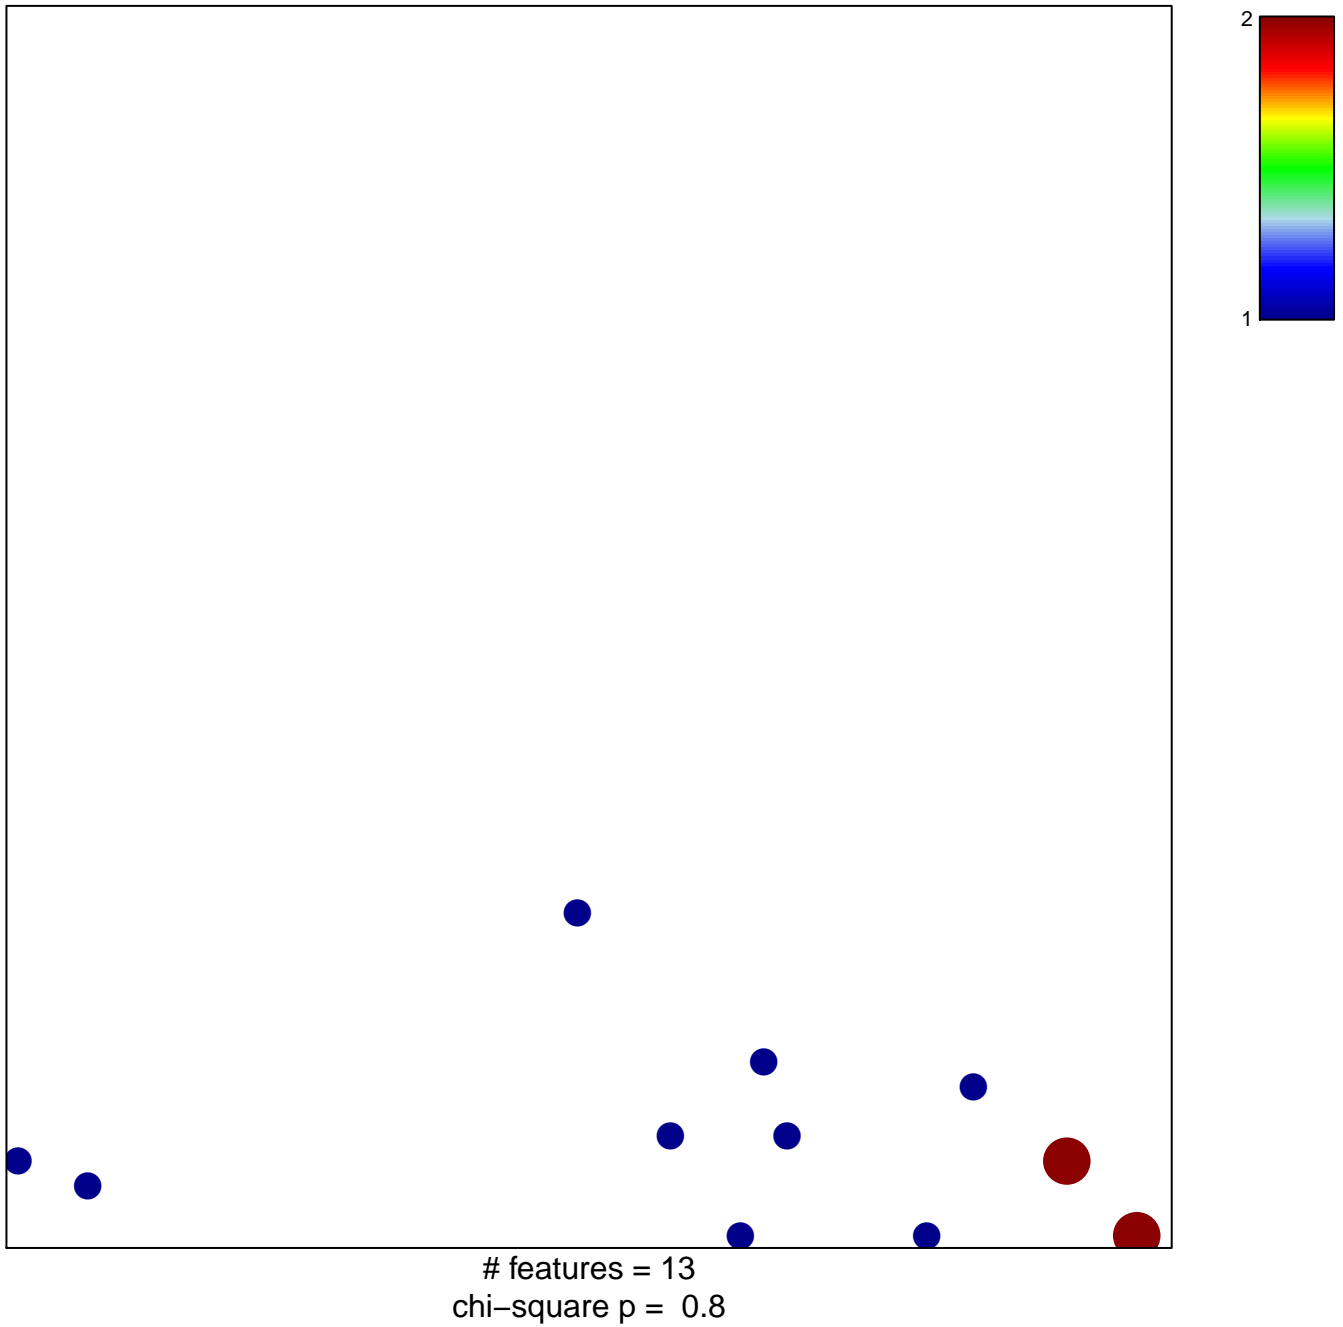

BIOCARTA_DC_PATHWAY

BIOCARTA_DC_PATHWAY

features = 13 , max = 2